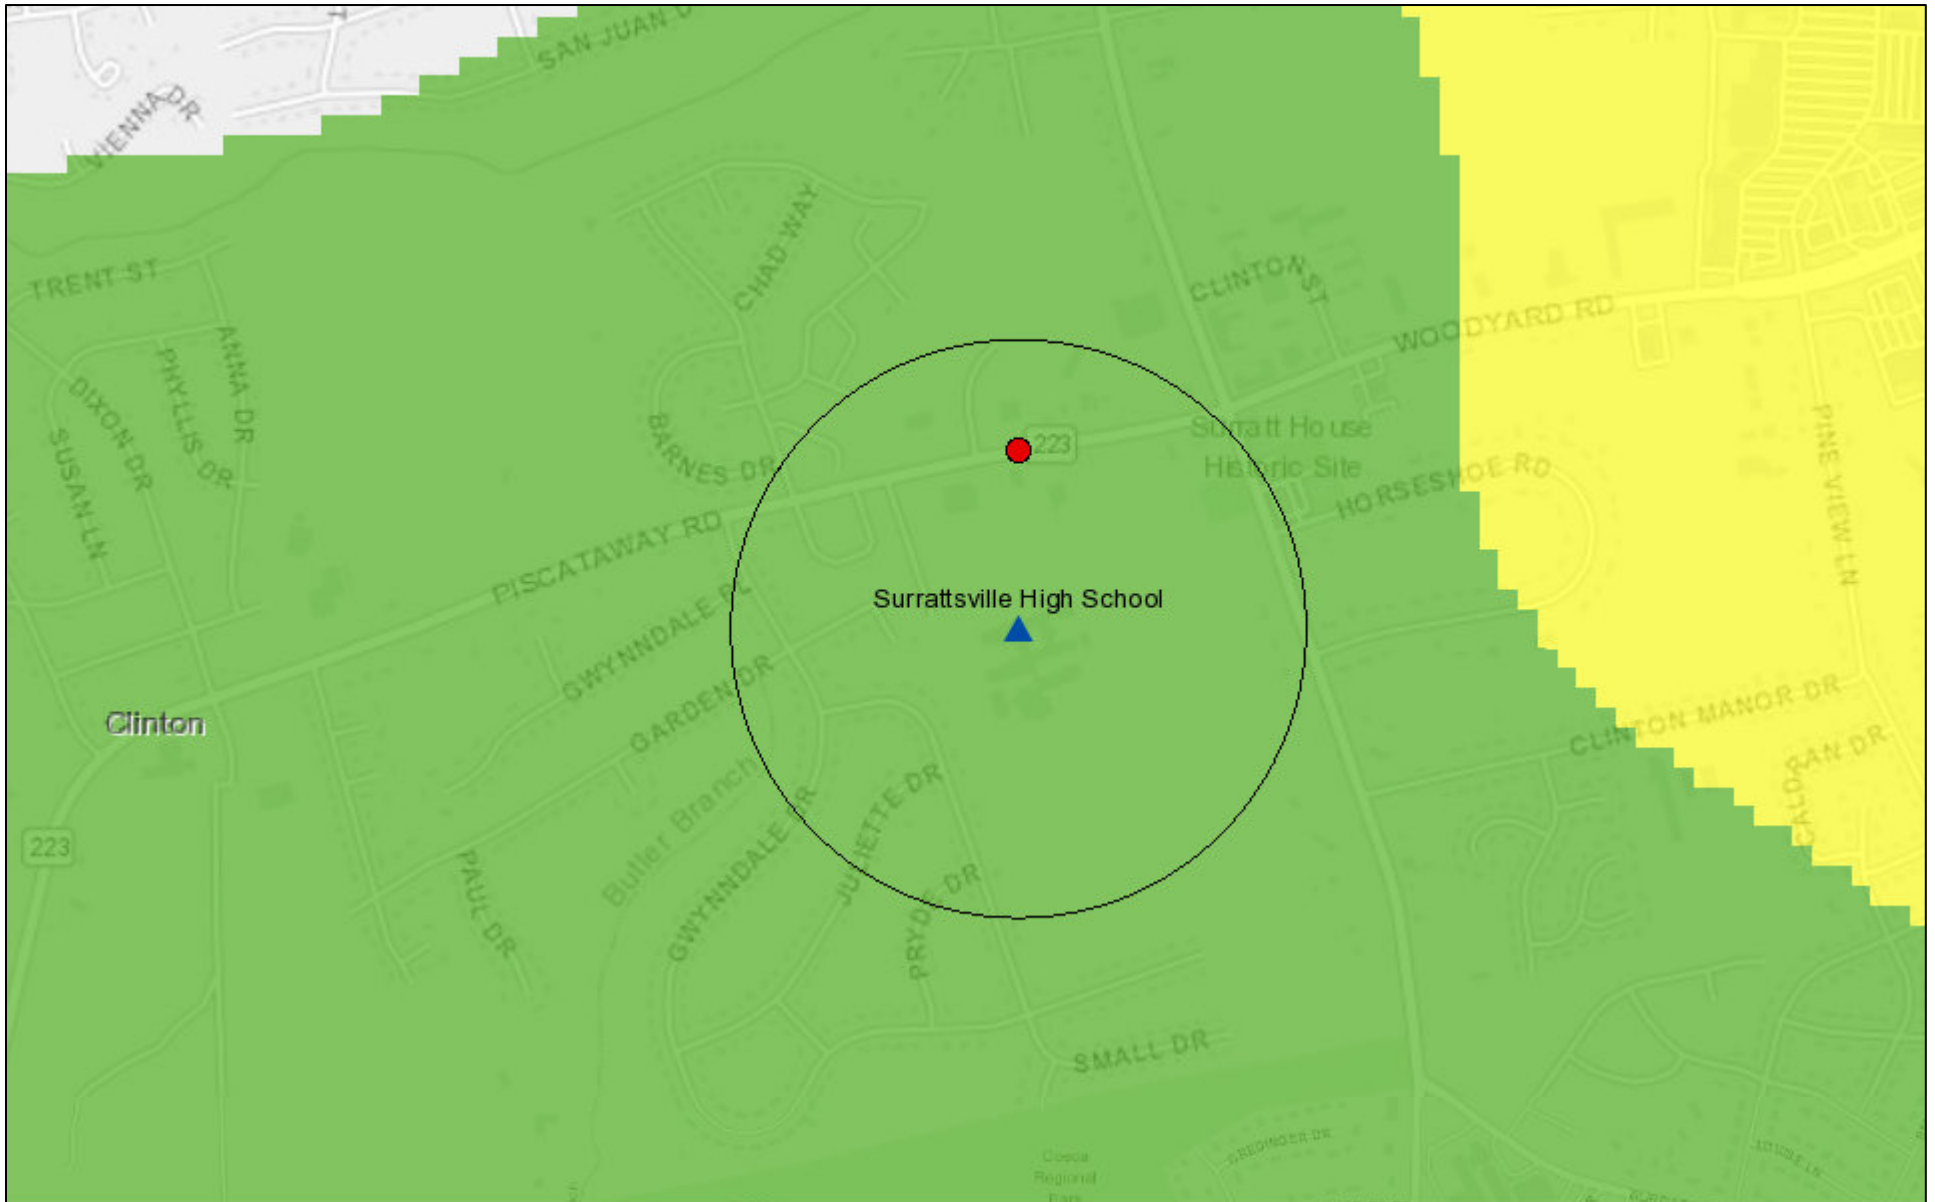

Raven Webmap — Surrattsville High School

February 22, 2018

- Prince George's County Pedestrian (on foot) Crashes
- Public School: High School Buffer
- ▲ Public School: High School
- Low
- Medium
- High

Esri, HERE, DeLorme, MapmyIndia, © OpenStreetMap contributors, and the GIS user community