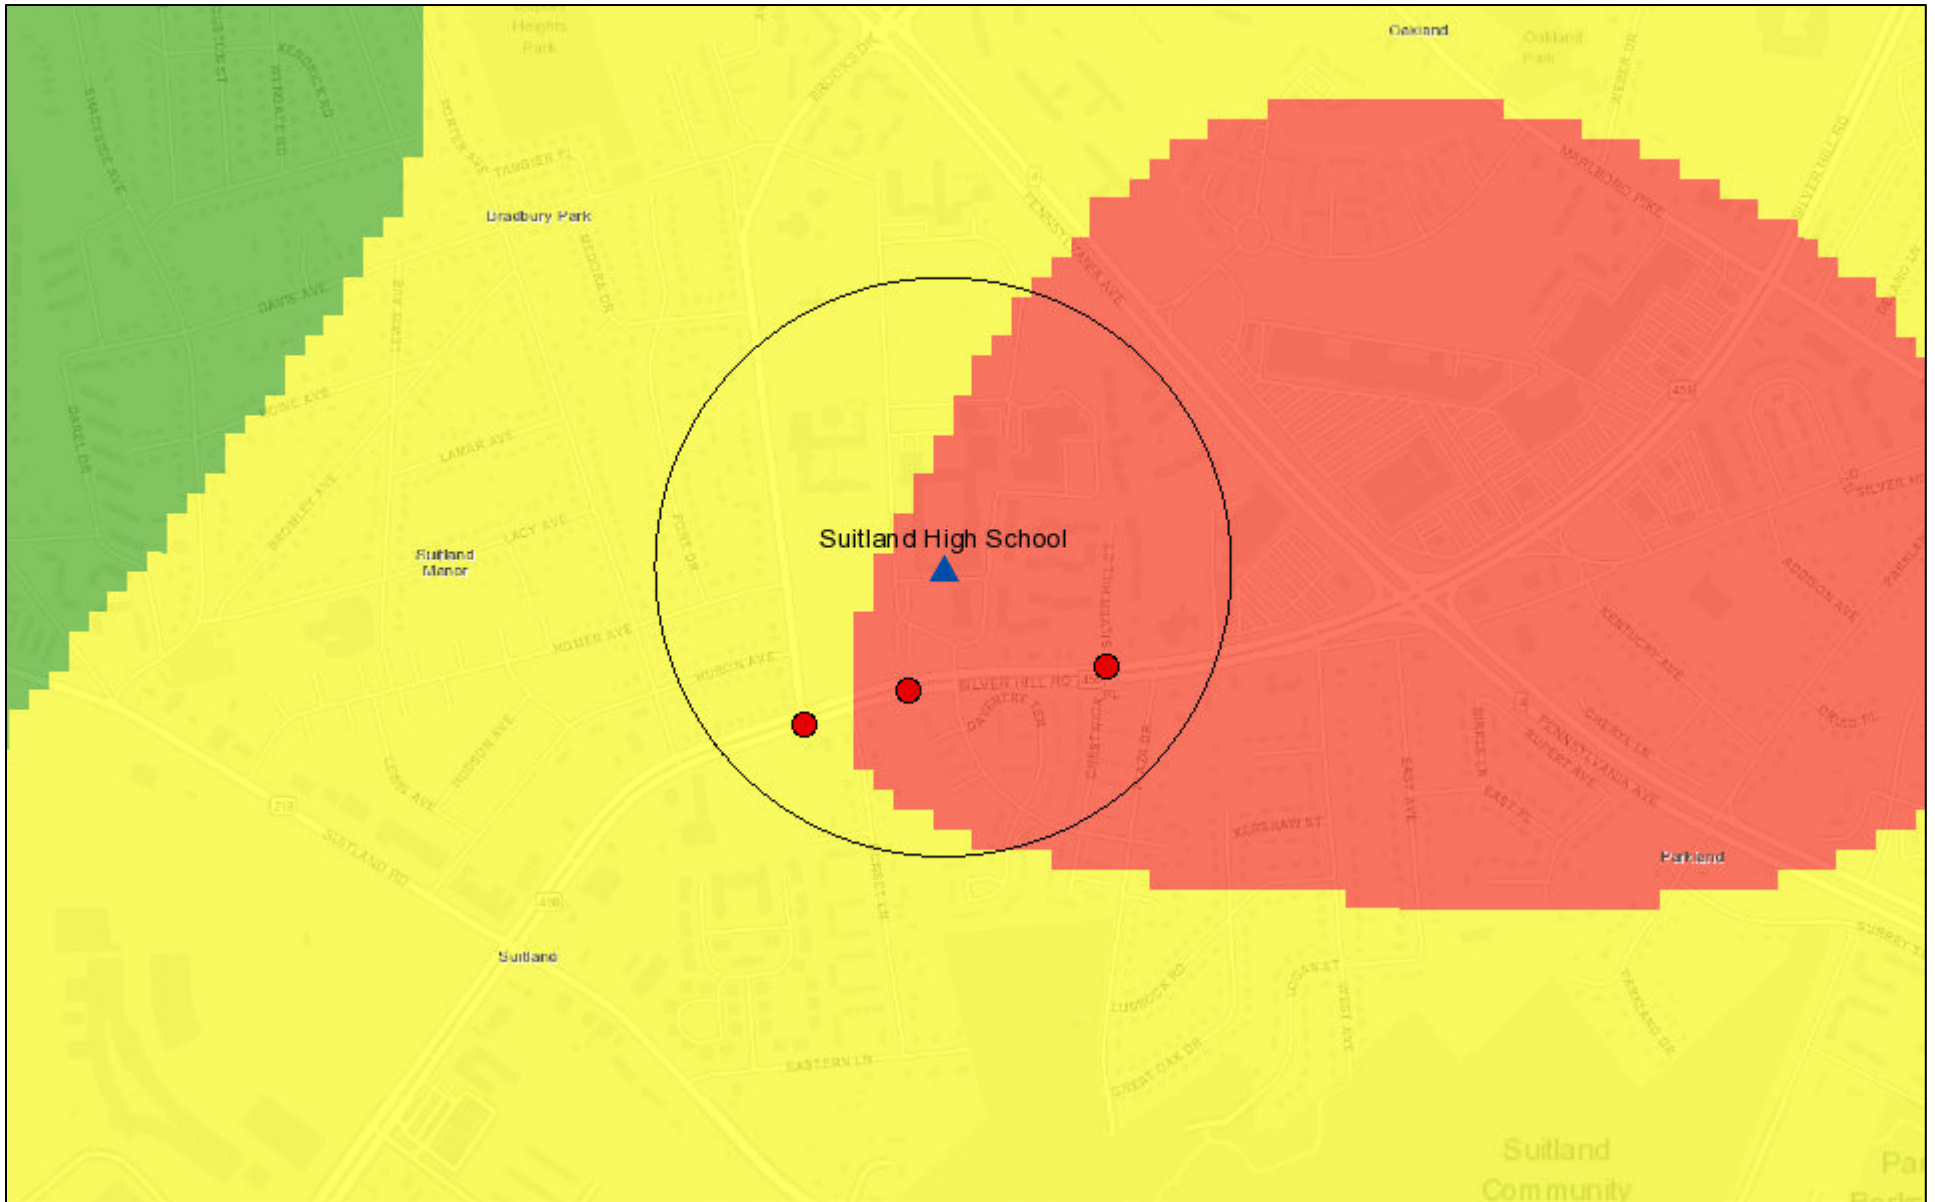

Raven Webmap — Suitland High School

February 22, 2018

- Prince George's County Pedestrian (on foot) Crashes
- Public School: High School Buffer
- Public School: High School
- Low
- Medium
- High

Esri, HERE, DeLorme, MapmyIndia, © OpenStreetMap contributors, and the GIS user community