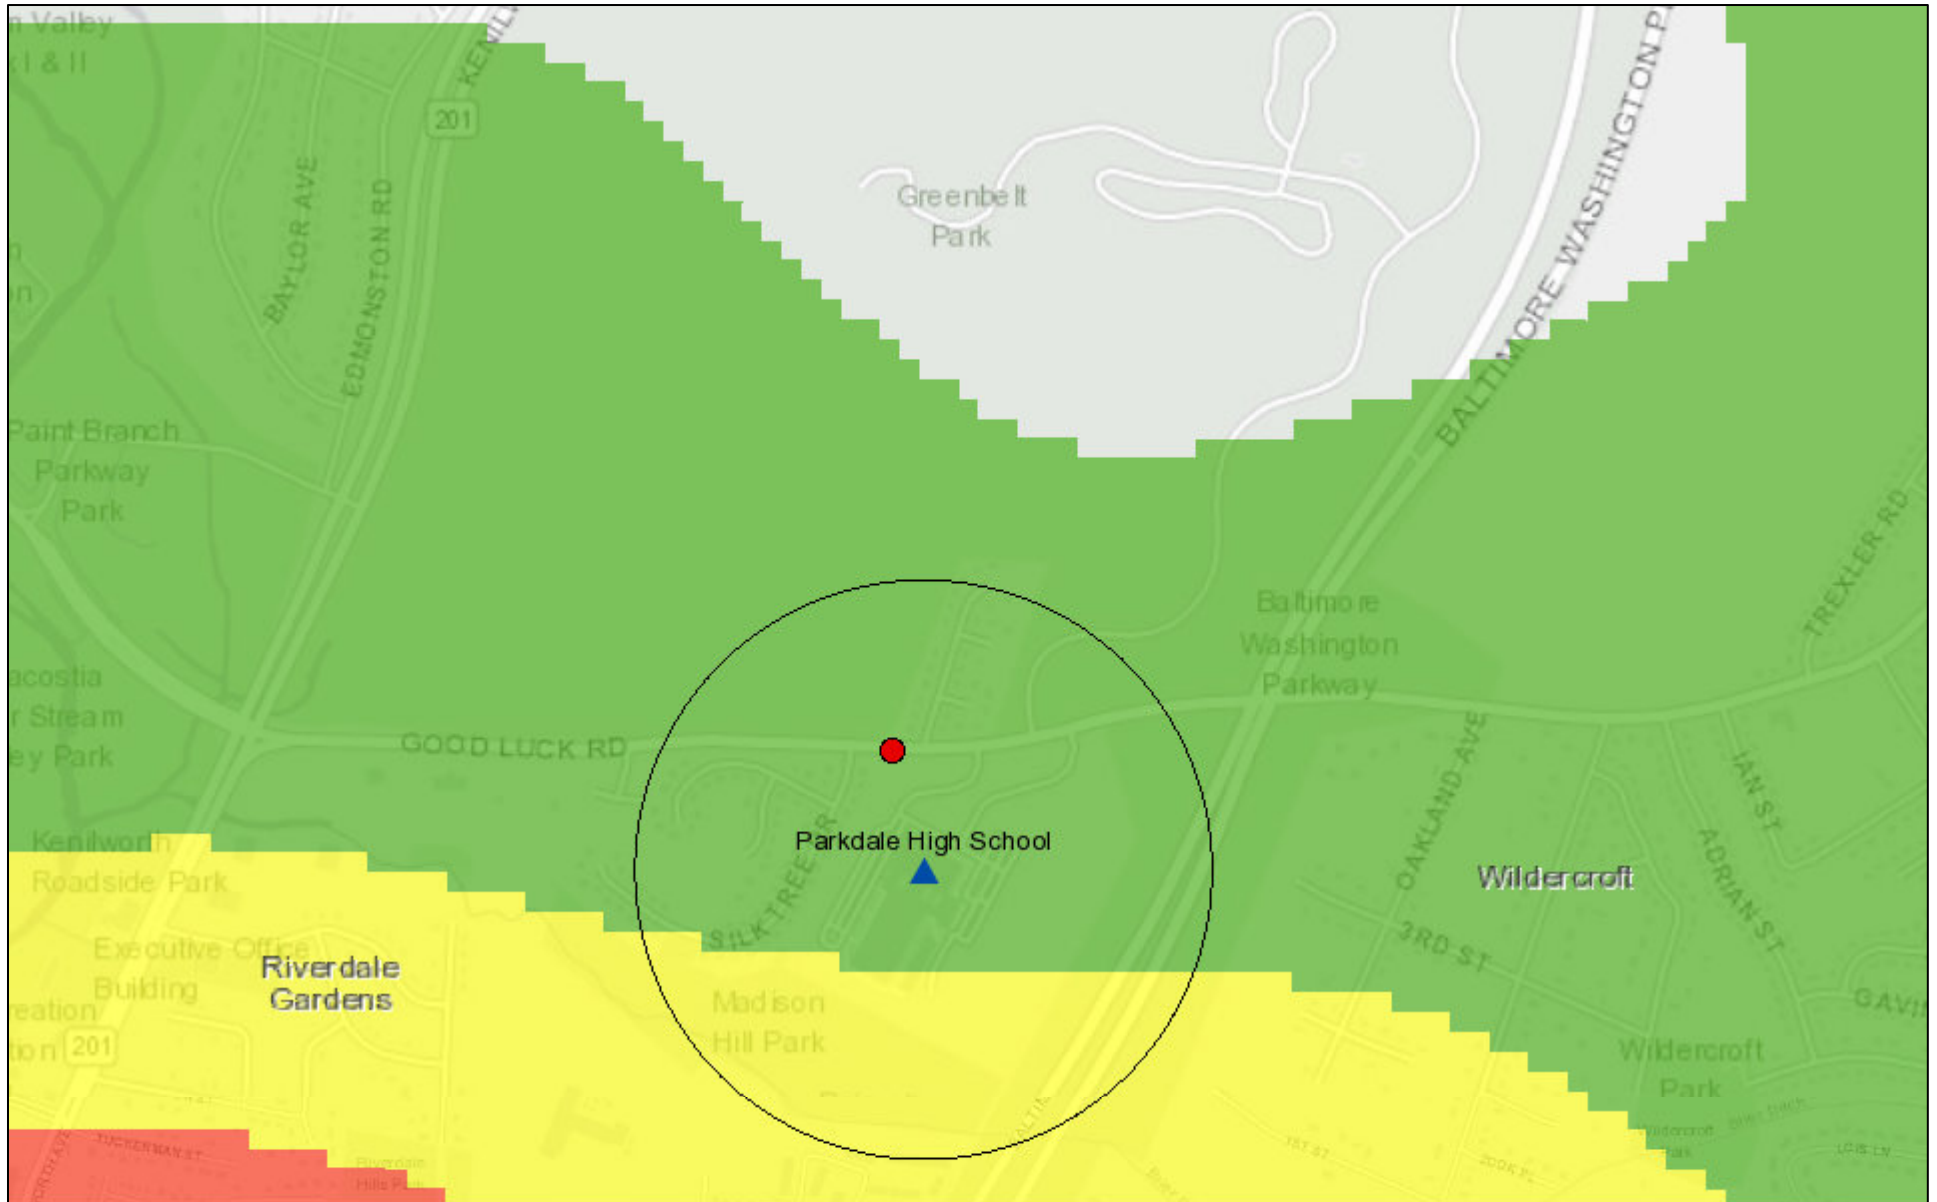

Raven Webmap — Parkdale High School

February 22, 2018

- Prince George's County Pedestrian (on foot) Crashes
- Public School: High School Buffer
- Public School: High School
- Low
- Medium
- High

Esri, HERE, DeLorme, MapmyIndia, © OpenStreetMap contributors, and the GIS user community