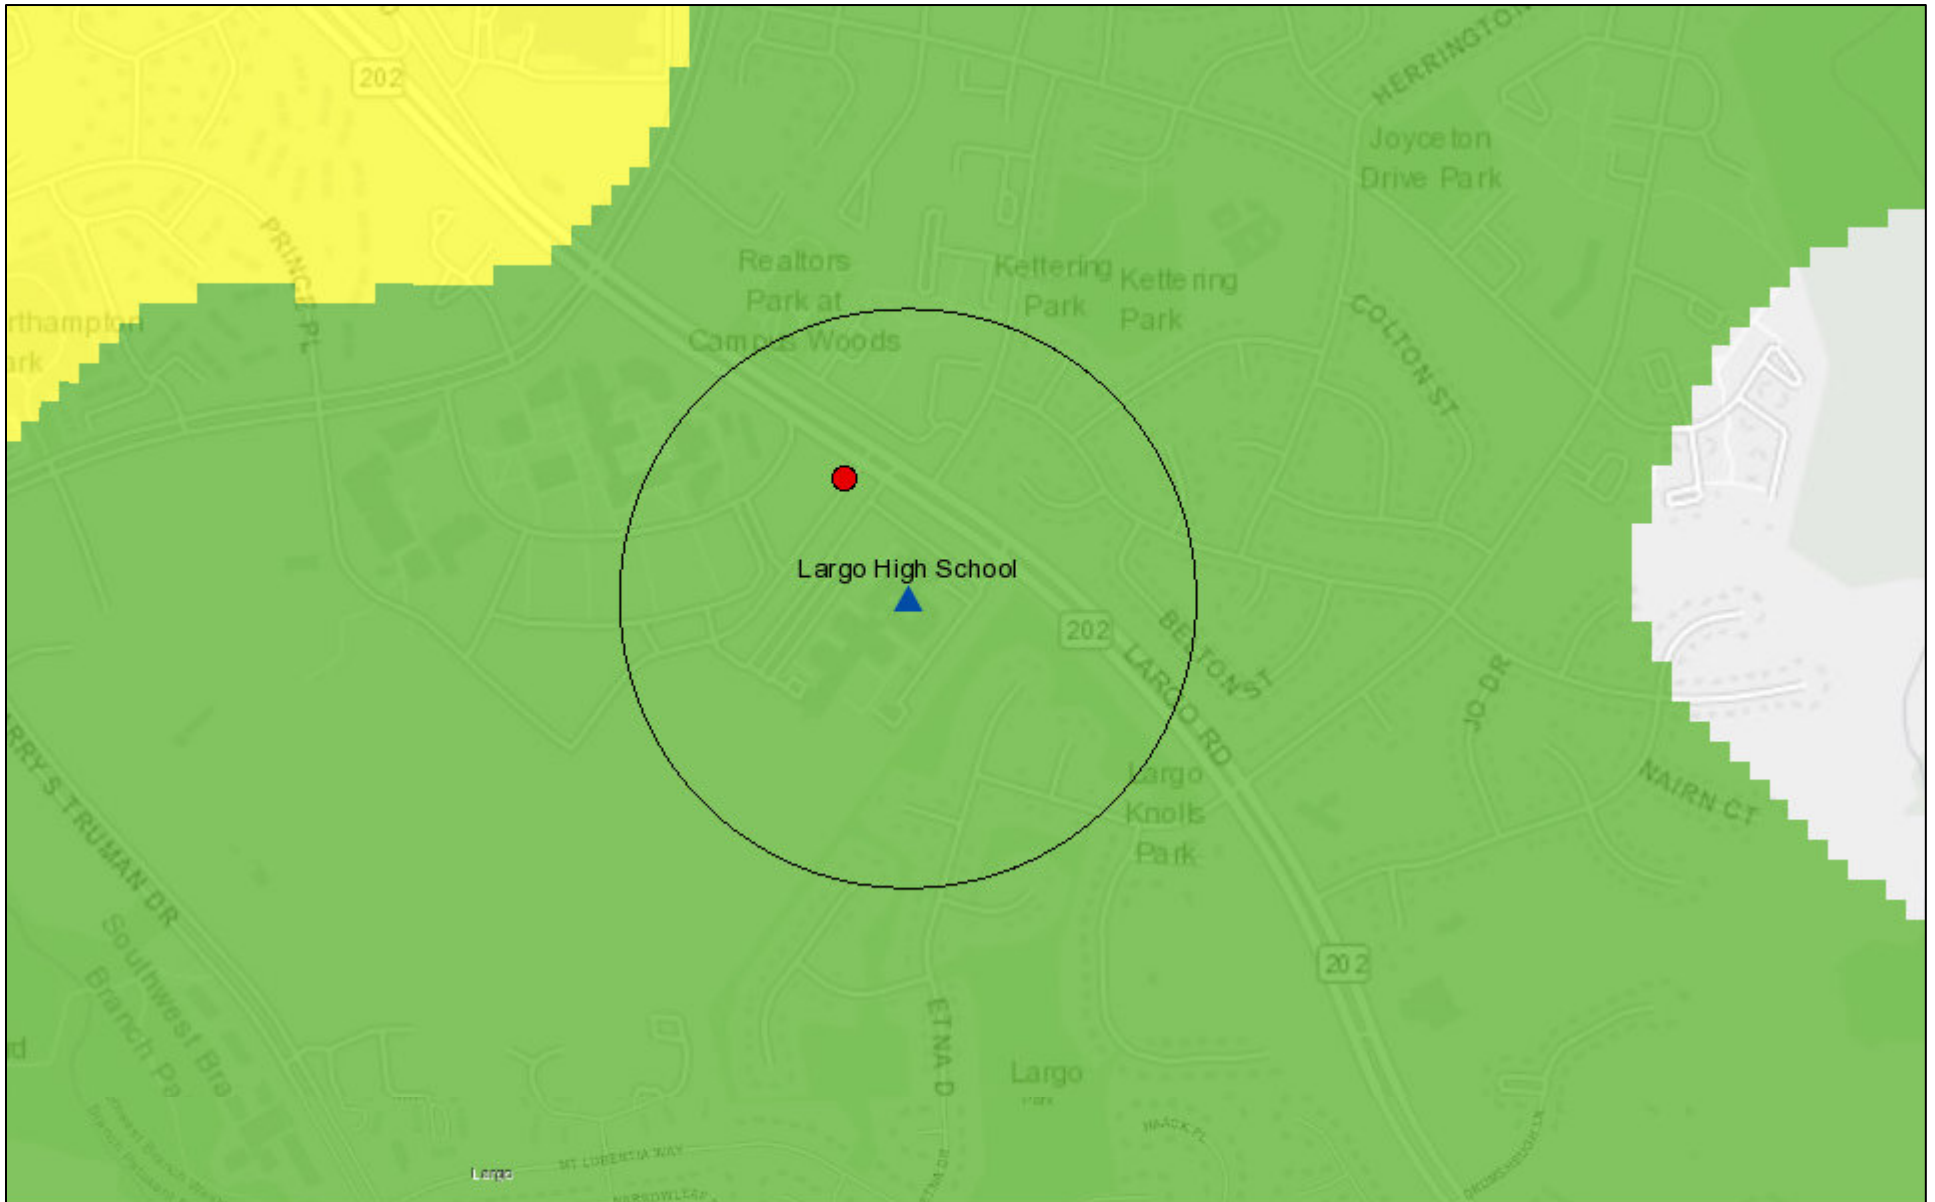

Raven Webmap — Largo High School

February 22, 2018

- Prince George's County Pedestrian (on foot) Crashes
- Public School: High School Buffer
- Public School: High School
- Low
- Medium
- High

Esri, HERE, DeLorme, MapmyIndia, © OpenStreetMap contributors, and the GIS user community