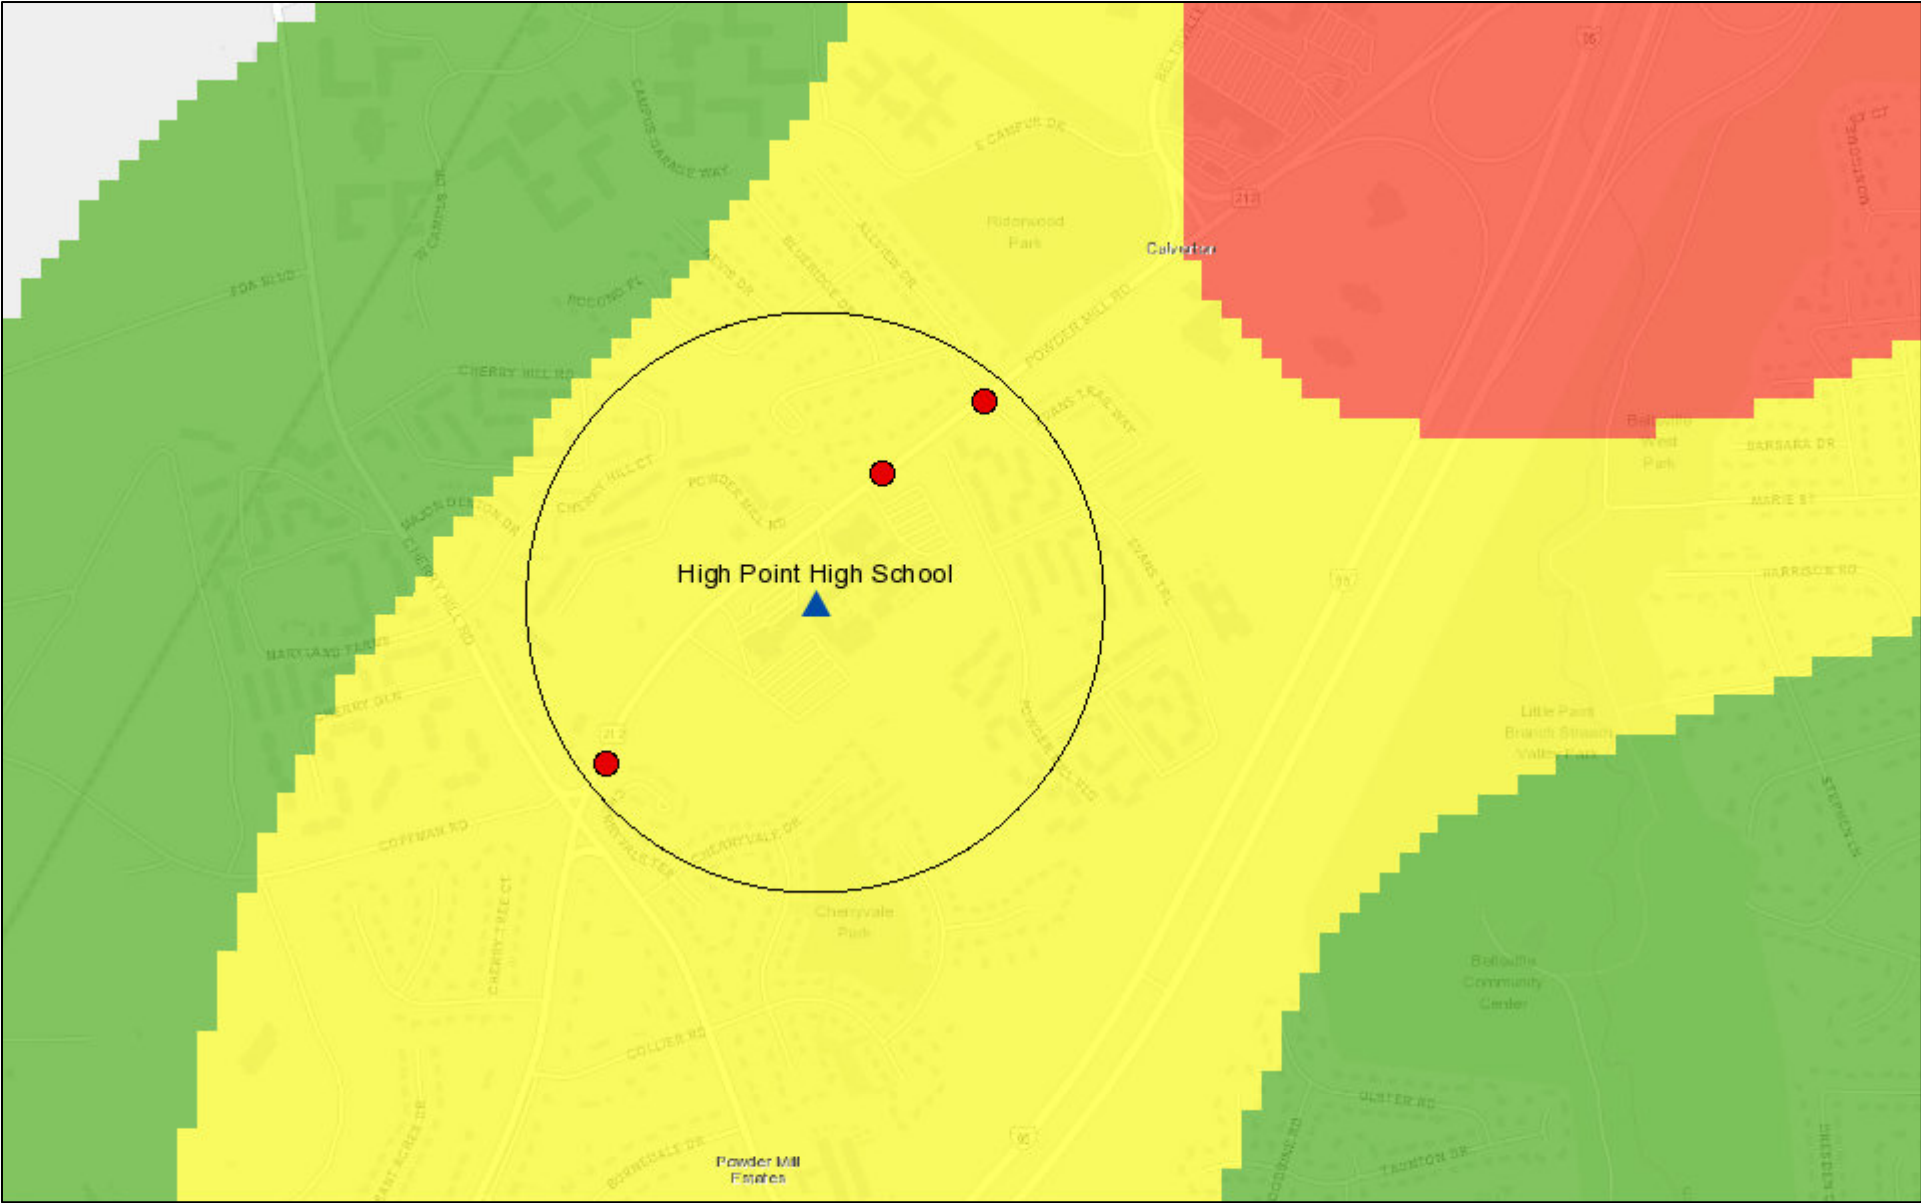

Raven Webmap — High Point High School

February 22, 2018

- Prince George's County Pedestrian (on foot) Crashes
- Public School: High School Buffer
- Public School: High School
- Low
- Medium
- High

Esri, HERE, DeLorme, MapmyIndia, © OpenStreetMap contributors, and the GIS user community

Derived from RAVEN, a federally-funded project of Washington College and MDOT's Highway Safety Office. Crash data are obtained from the State Highway Administration which maintains a database of crash reports submitted to, and processed and approved by, the MD State Police. Data are subject to change. MDOT and Washington College make no claims, promises, or guarantees about the accuracy, completeness, or adequacy of the contents of these maps and expressly disclaim liability for any errors or omissions in the contents of these documents.