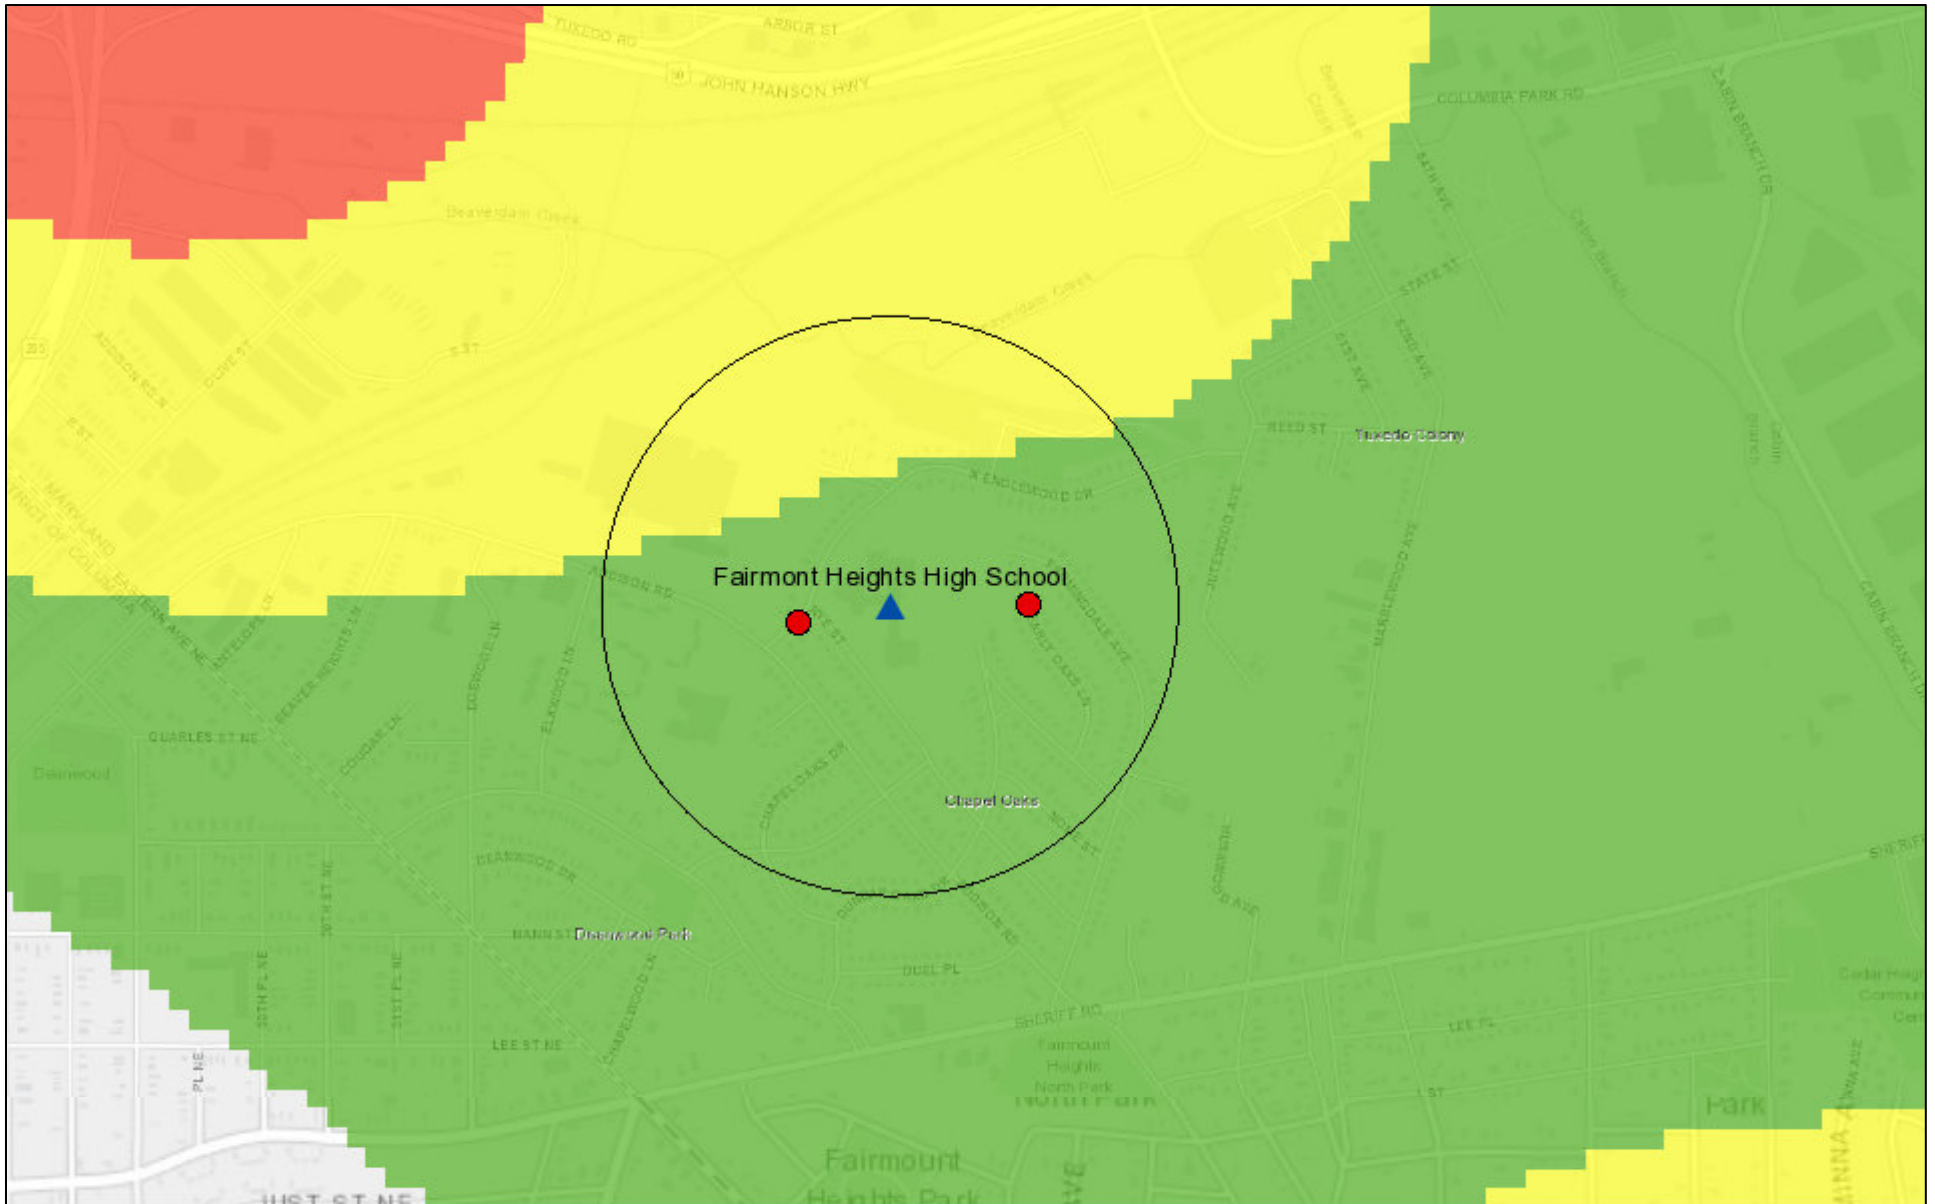

Raven Webmap — Fairmont Heights High School

February 22, 2018

- Prince George's County Pedestrian (on foot) Crashes
- Public School: High School Buffer
- ▲ Public School: High School
- Low
- Medium
- High