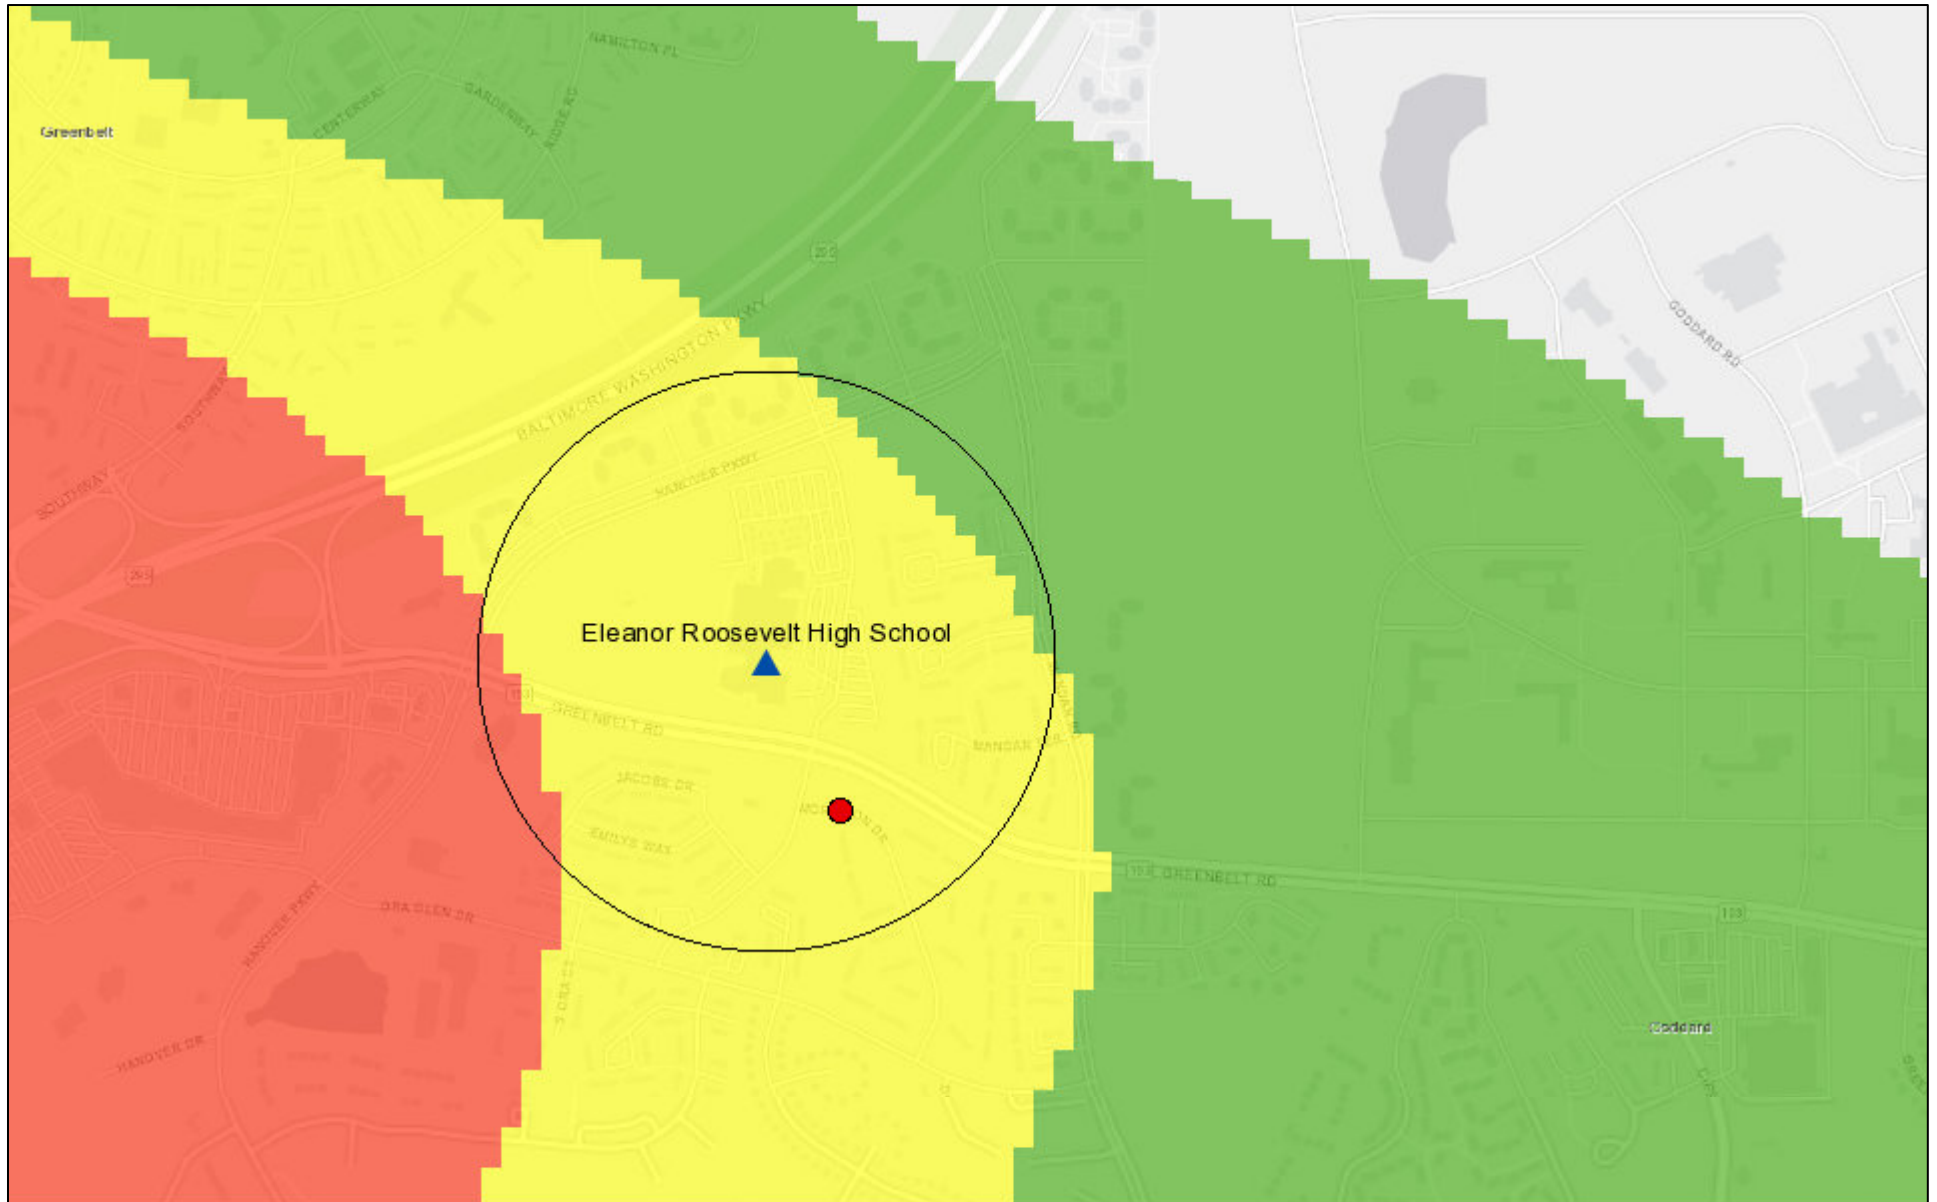

Raven Webmap — Eleanor Roosevelt High School

February 22, 2018

-  Prince George's County Pedestrian (on foot) Crashes
-  Public School: High School Buffer
-  Public School: High School
-  Low
-  Medium
-  High