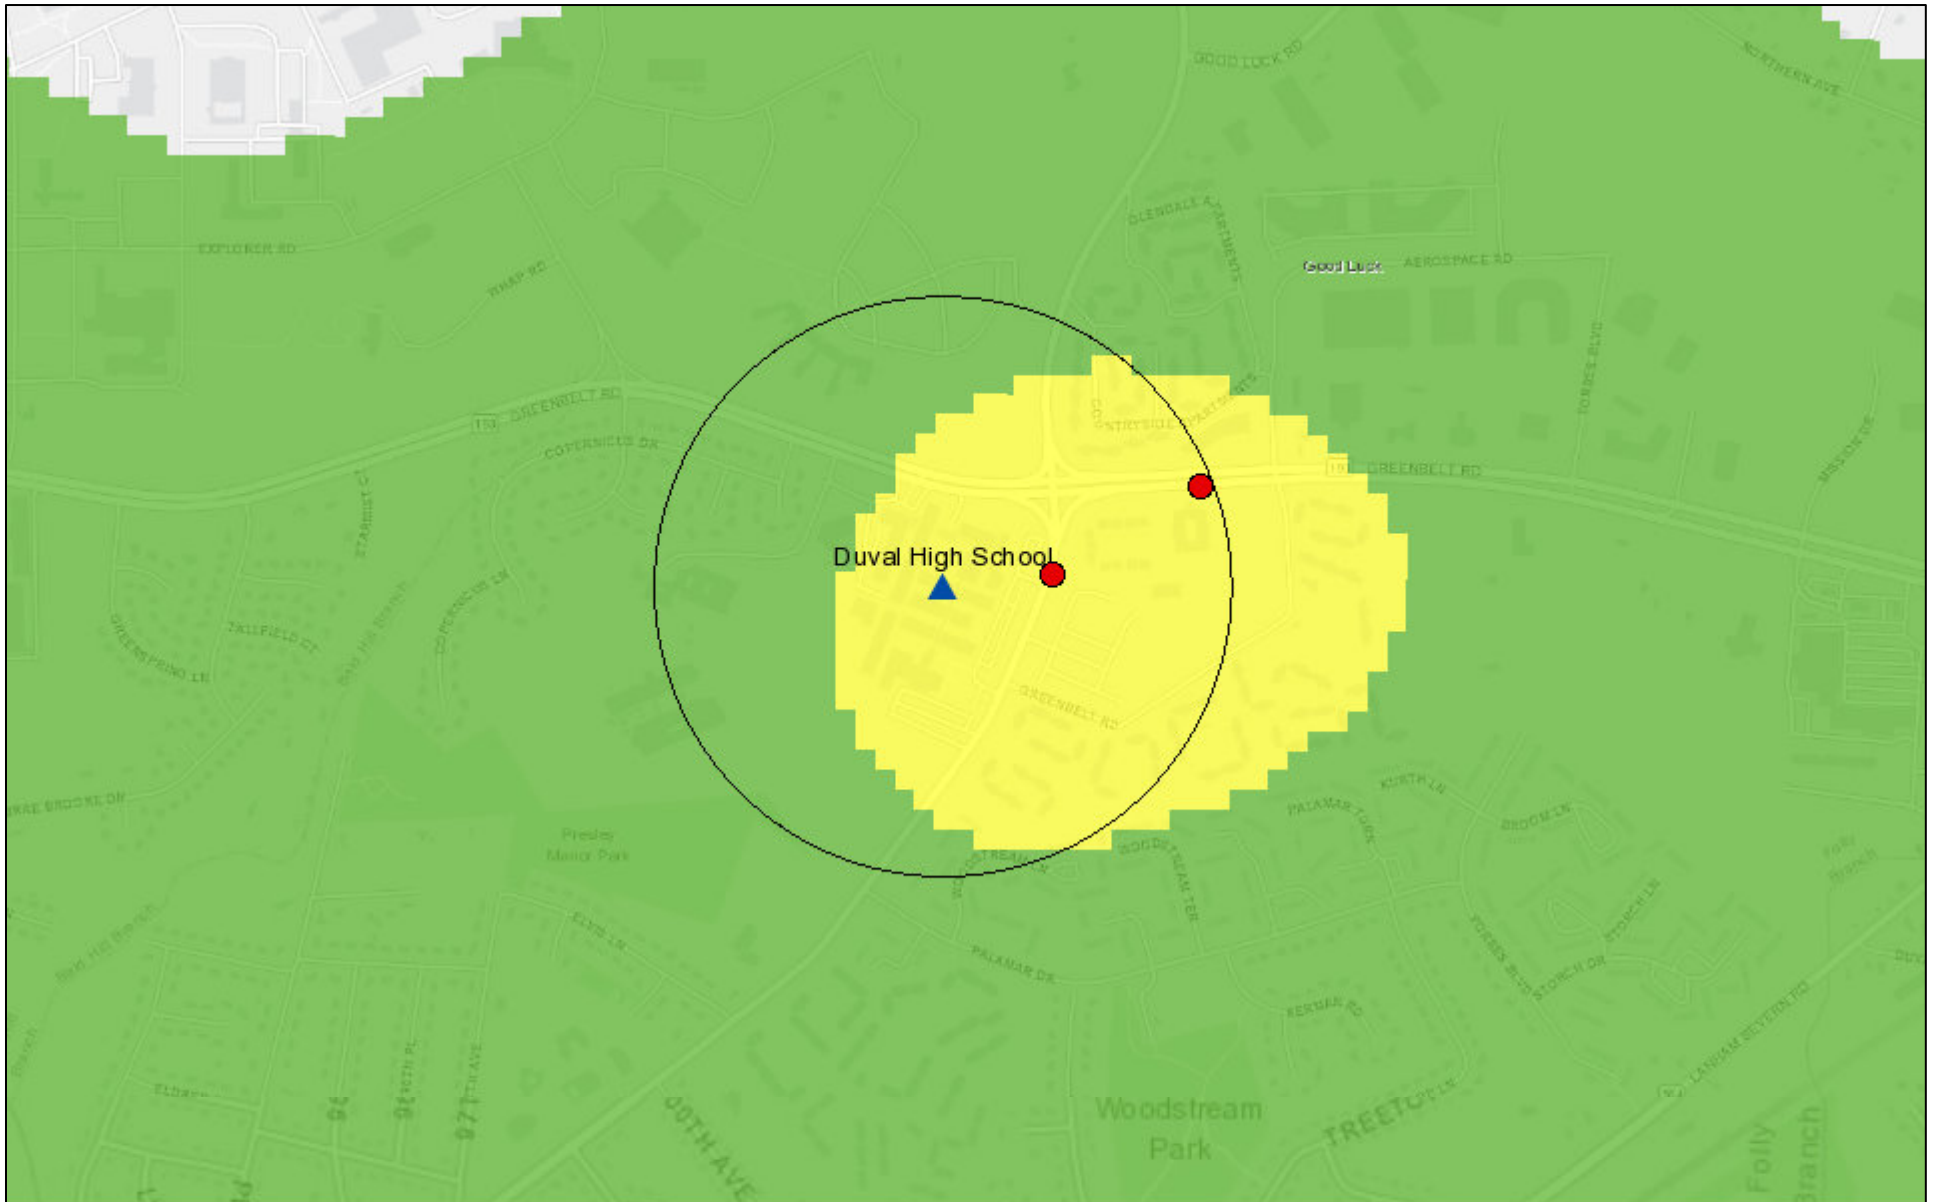

Raven Webmap — Duval High School

February 22, 2018

- Prince George's County Pedestrian (on foot) Crashes
- Public School: High School Buffer
- Public School: High School
- Low
- Medium
- High

Esri, HERE, DeLorme, MapmyIndia, © OpenStreetMap contributors, and the GIS user community