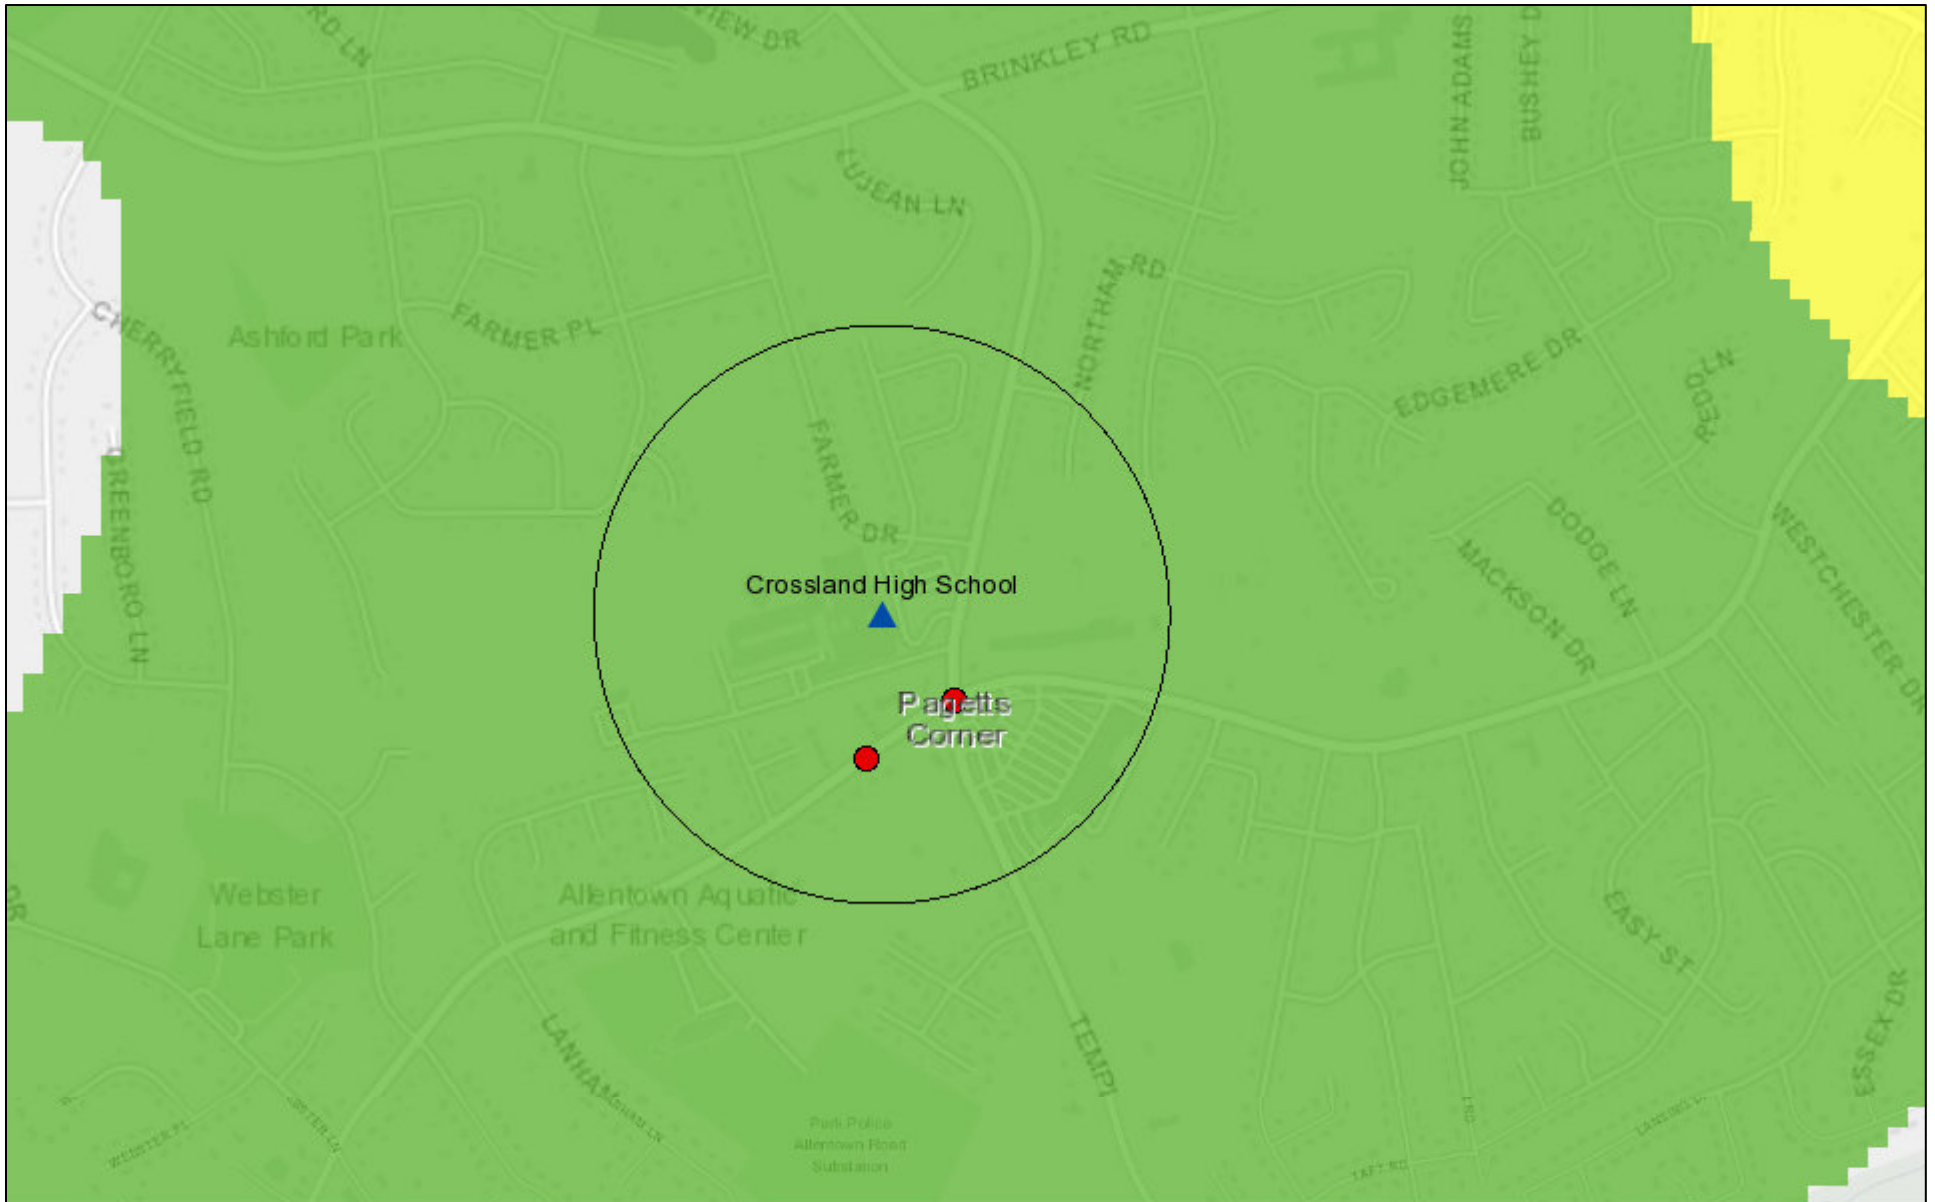

Raven Webmap — Crossland High School

February 22, 2018

- Prince George's County Pedestrian (on foot) Crashes
- Public School: High School Buffer
- Public School: High School
- Low
- Medium
- High

Esri, HERE, DeLorme, MapmyIndia, © OpenStreetMap contributors, and the GIS user community