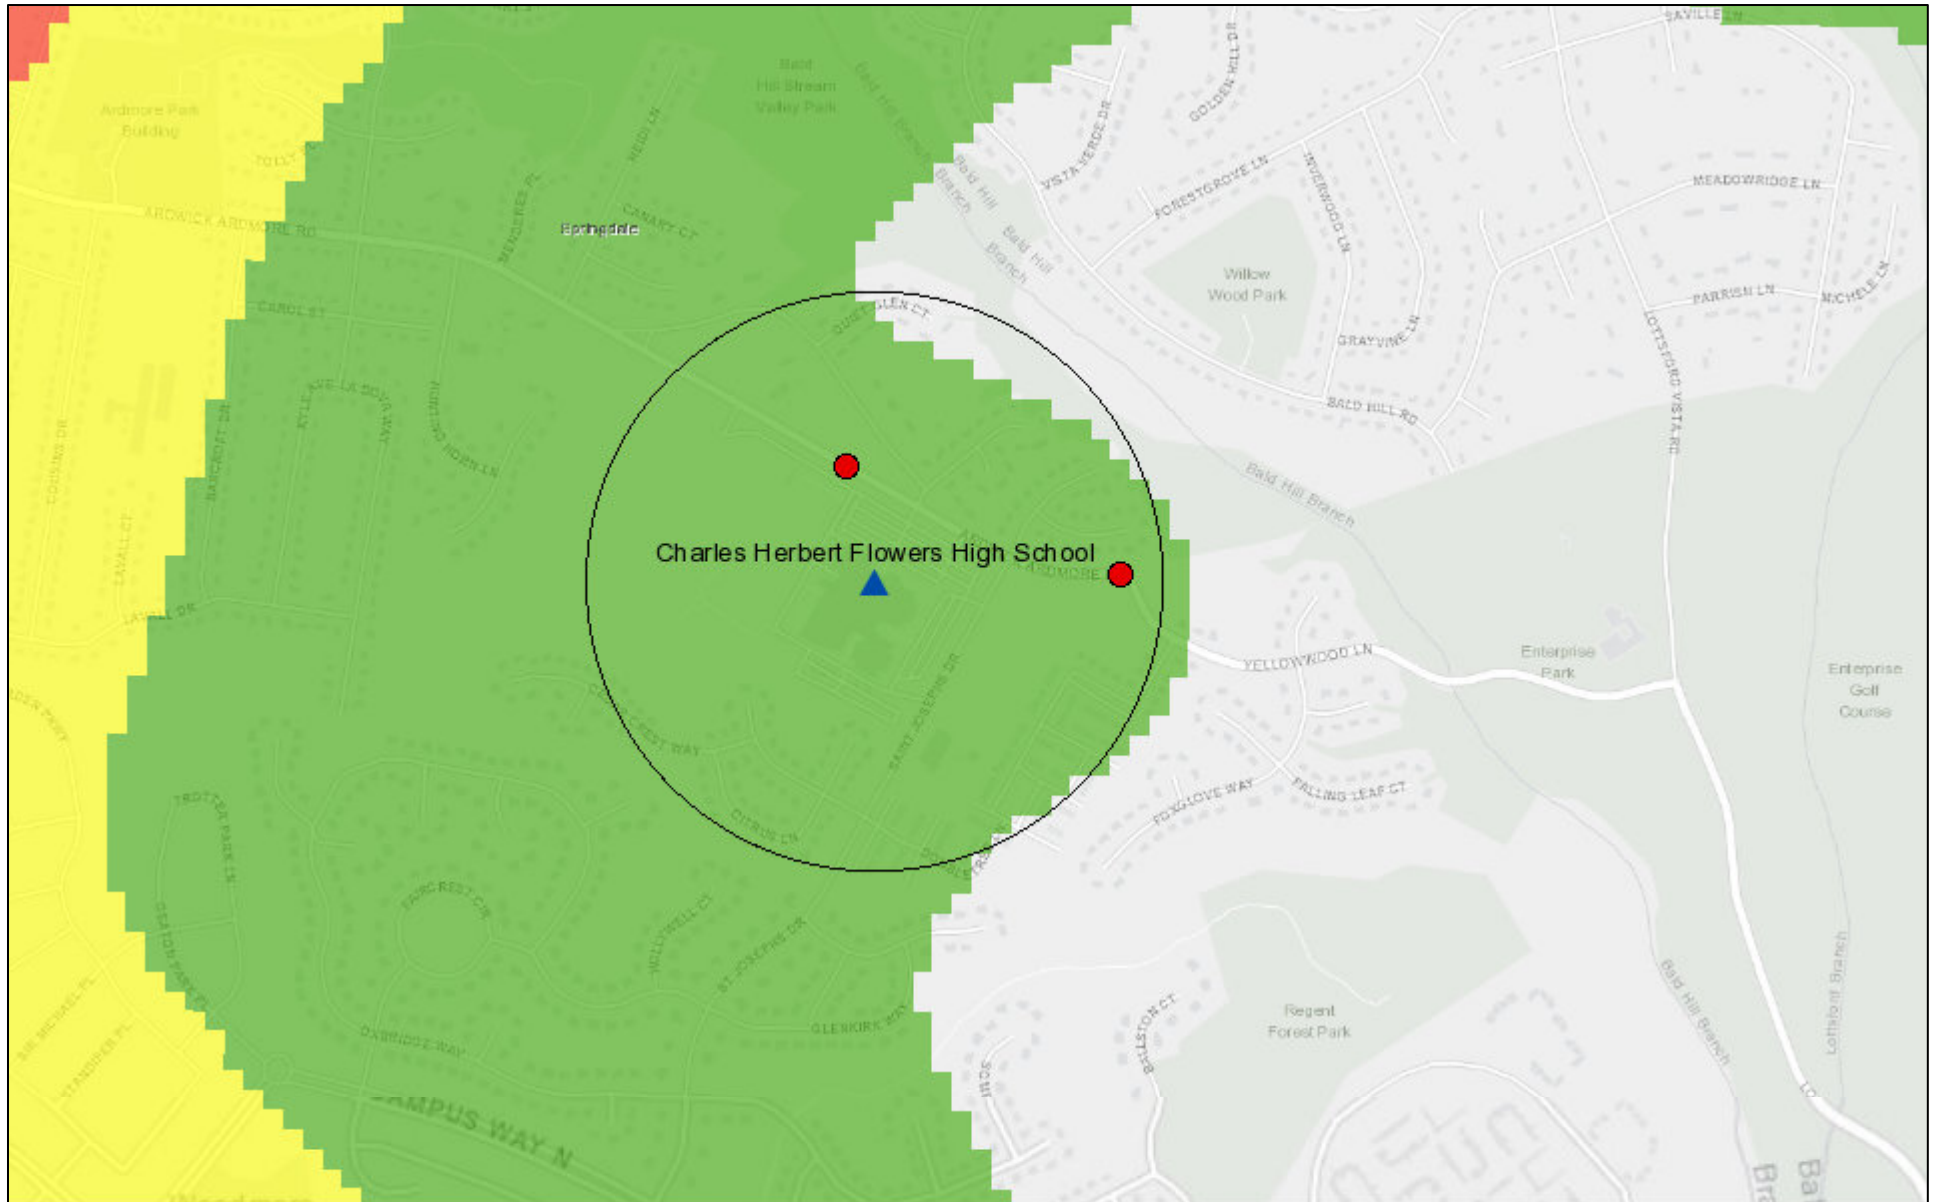

Raven Webmap — Charles Herbert Flowers High School

February 22, 2018

- Prince George's County Pedestrian (on foot) Crashes
- Public School: High School Buffer
- ▲ Public School: High School
- Low
- Medium
- High

Esri, HERE, DeLorme, MapmyIndia, © OpenStreetMap contributors, and the GIS user community