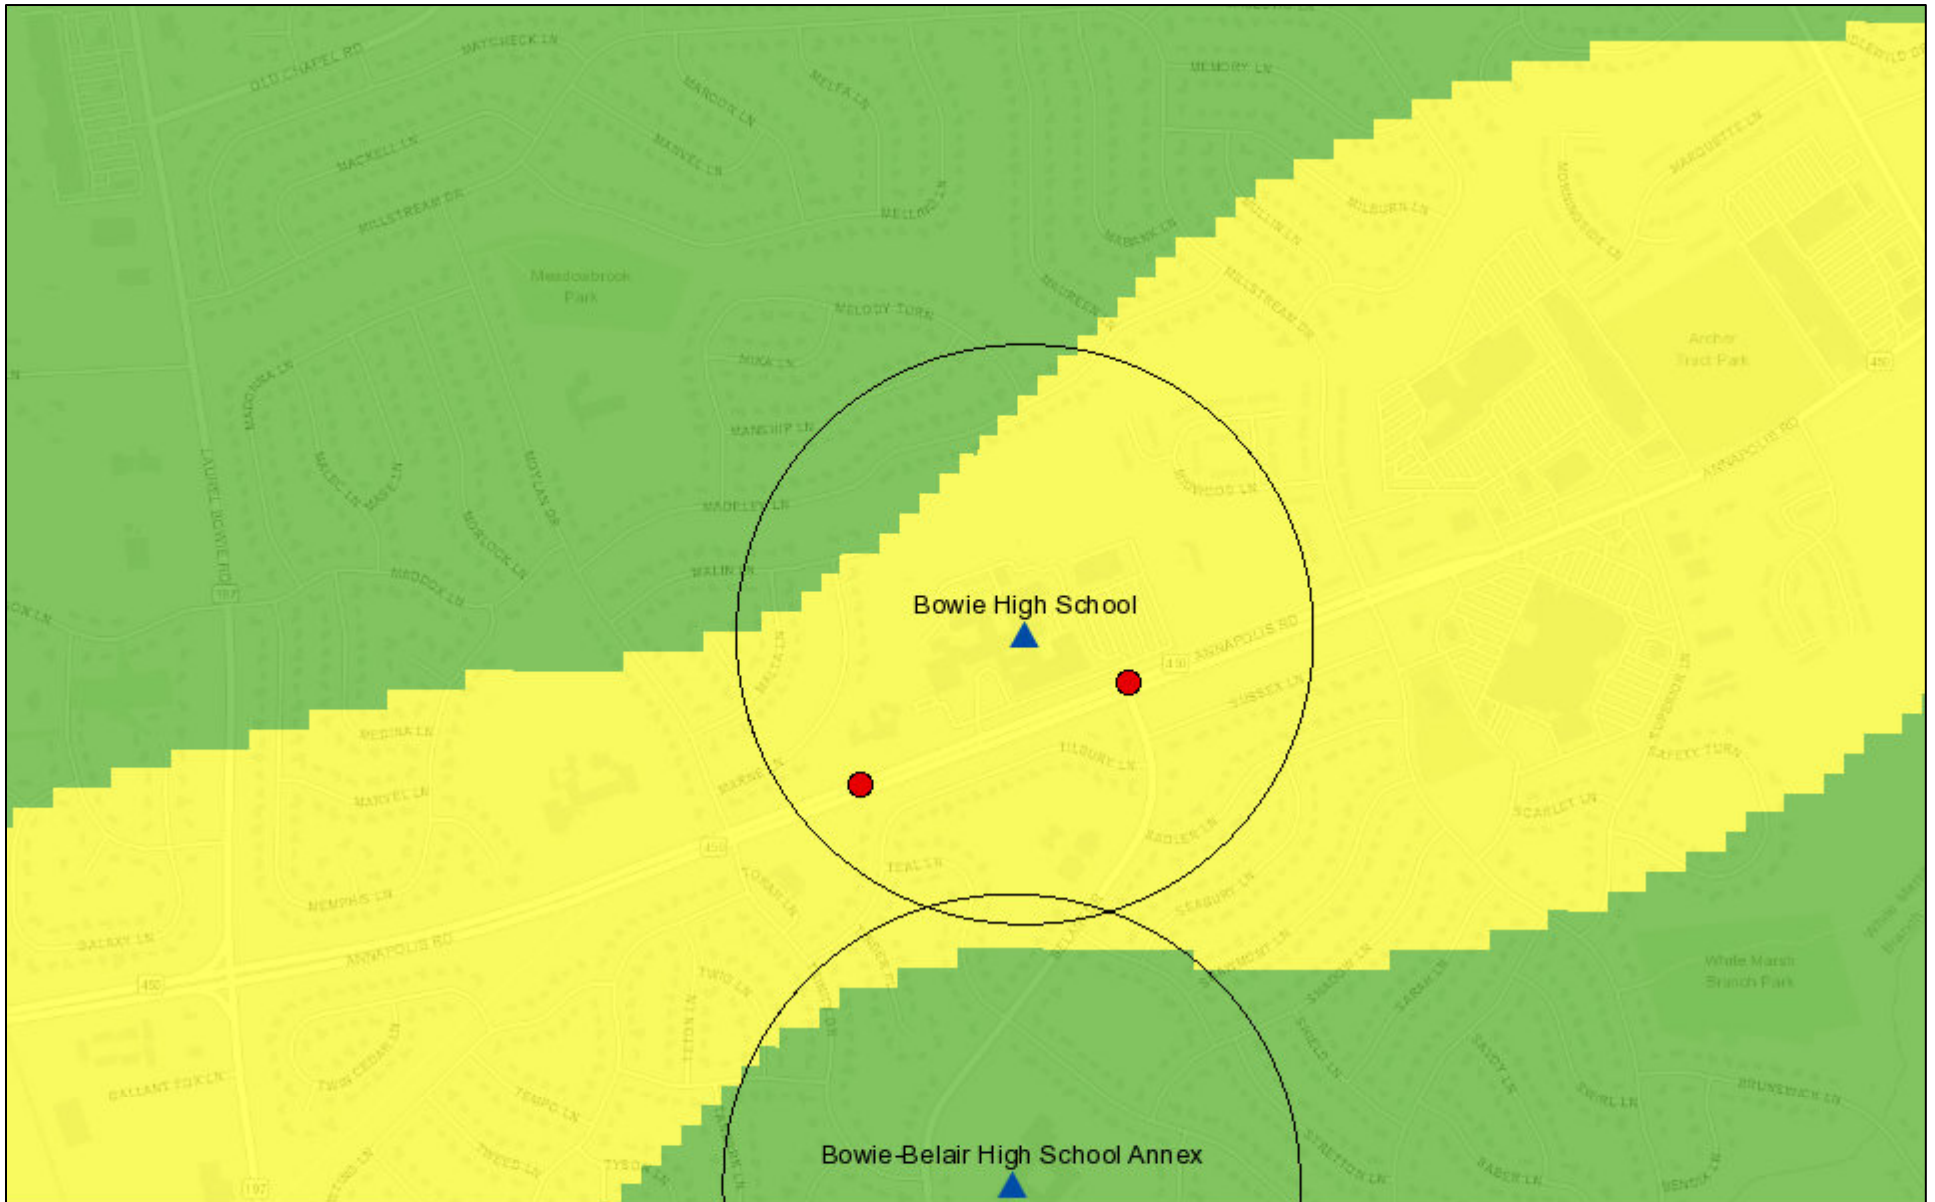

Raven Webmap — Bowie High School

February 22, 2018

- Prince George's County Pedestrian (on foot) Crashes
- Low
- Medium
- High
- Public School: High School Buffer
- Public School: High School

Esri, HERE, DeLorme, MapmyIndia, © OpenStreetMap contributors, and the GIS user community