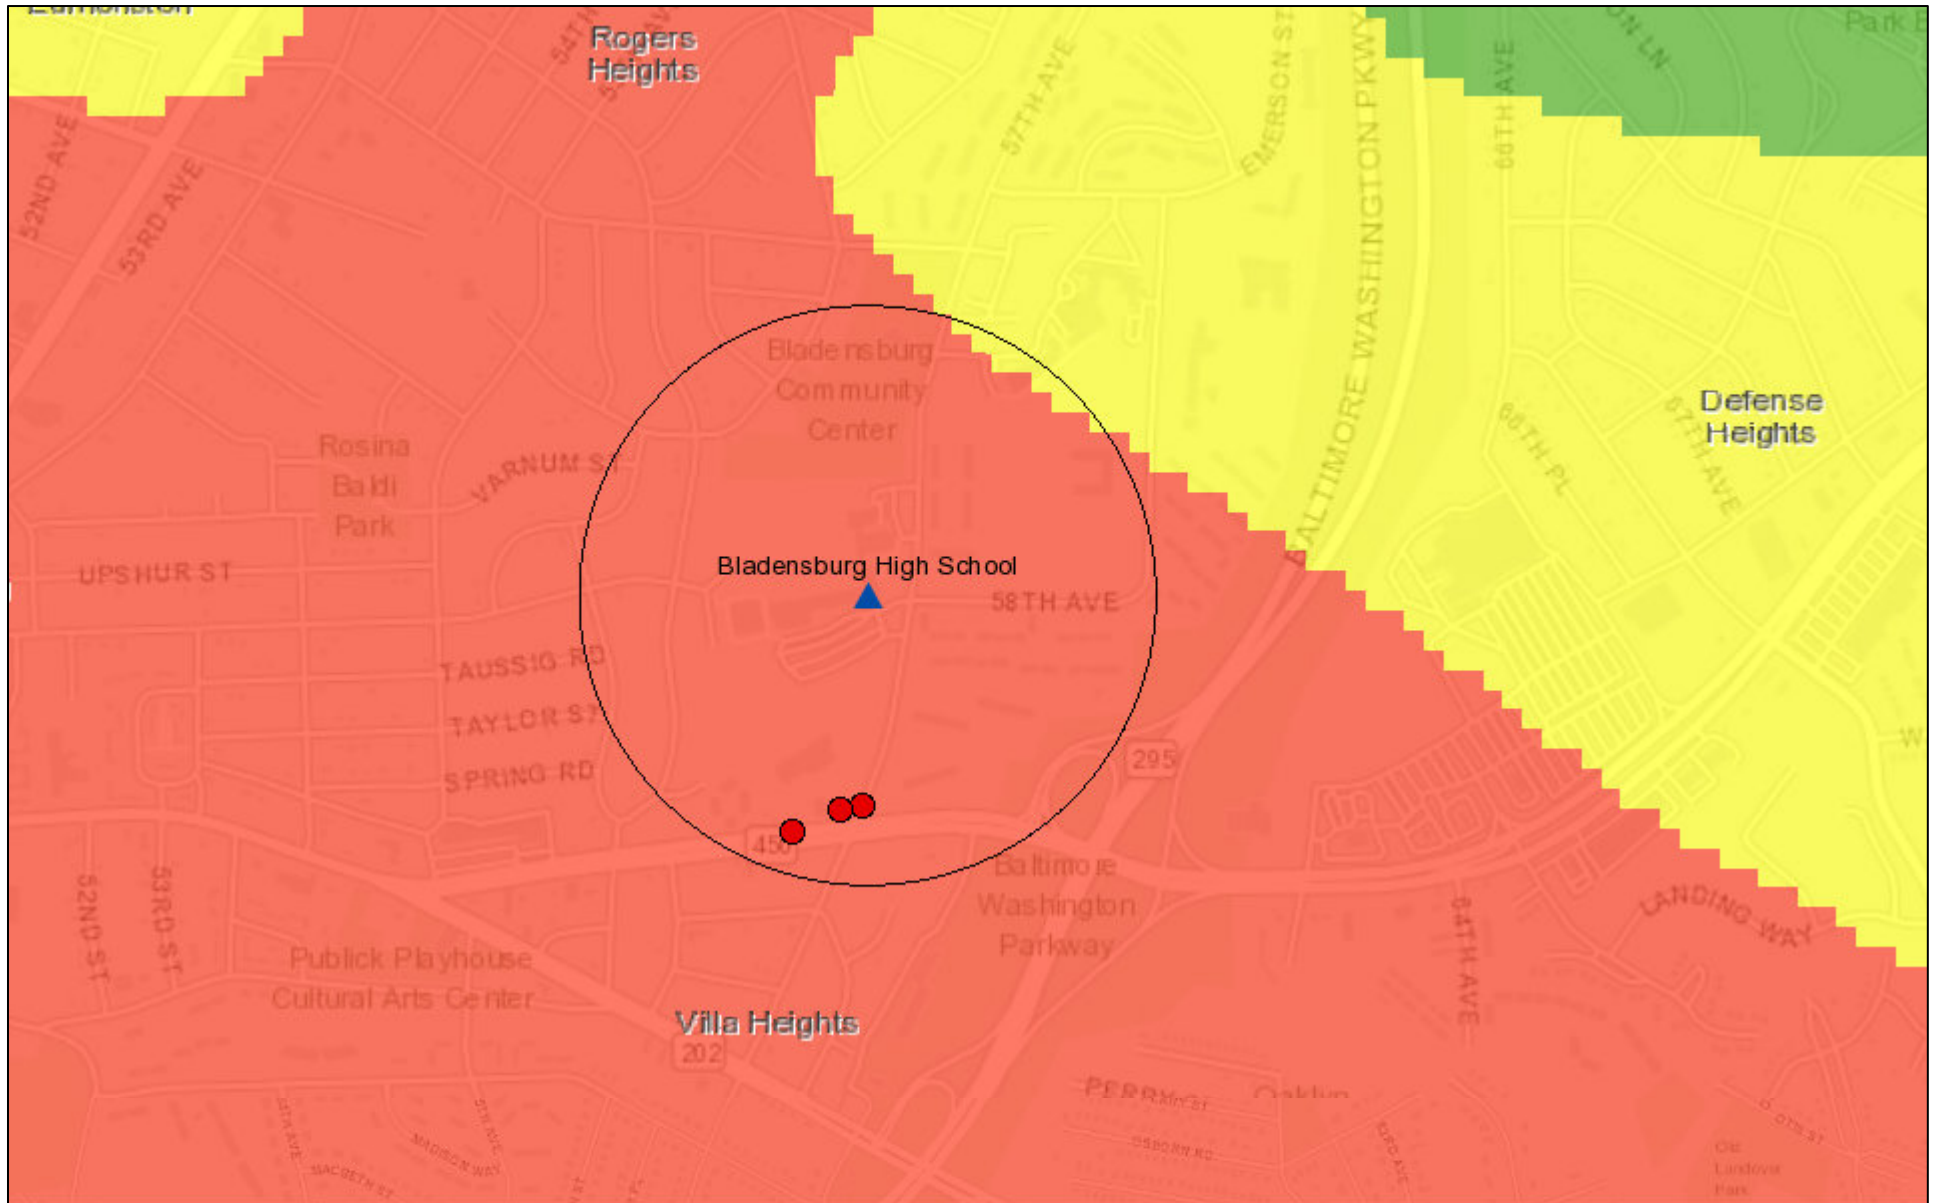

Raven Webmap — Bladensburg High School

February 22, 2018

- Prince George's County Pedestrian (on foot) Crashes
- Public School: High School Buffer
- ▲ Public School: High School
- Low
- Medium
- High

Esri, HERE, DeLorme, MapmyIndia, © OpenStreetMap contributors, and the GIS user community